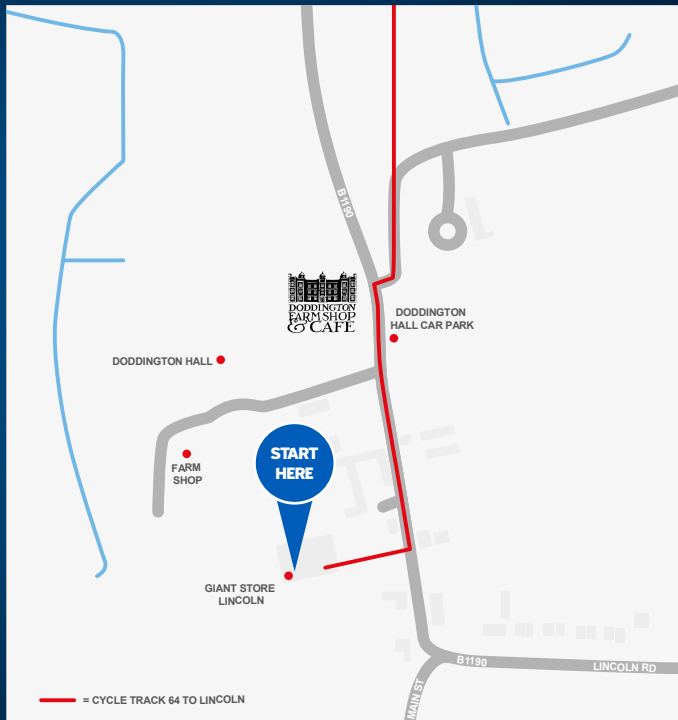

# TAKE THE RED TRAIL LEADING YOU TO THE CYCLING ROUTE...

---

**T:** 01522 812 518 **W:** [giant-lincoln.co.uk](http://giant-lincoln.co.uk) **E:** [info@giant-lincoln.co.uk](mailto:info@giant-lincoln.co.uk)  
**GIANT LINCOLN**, Doddington Hall, Main Street, Doddington, Lincoln, LN6 4RU